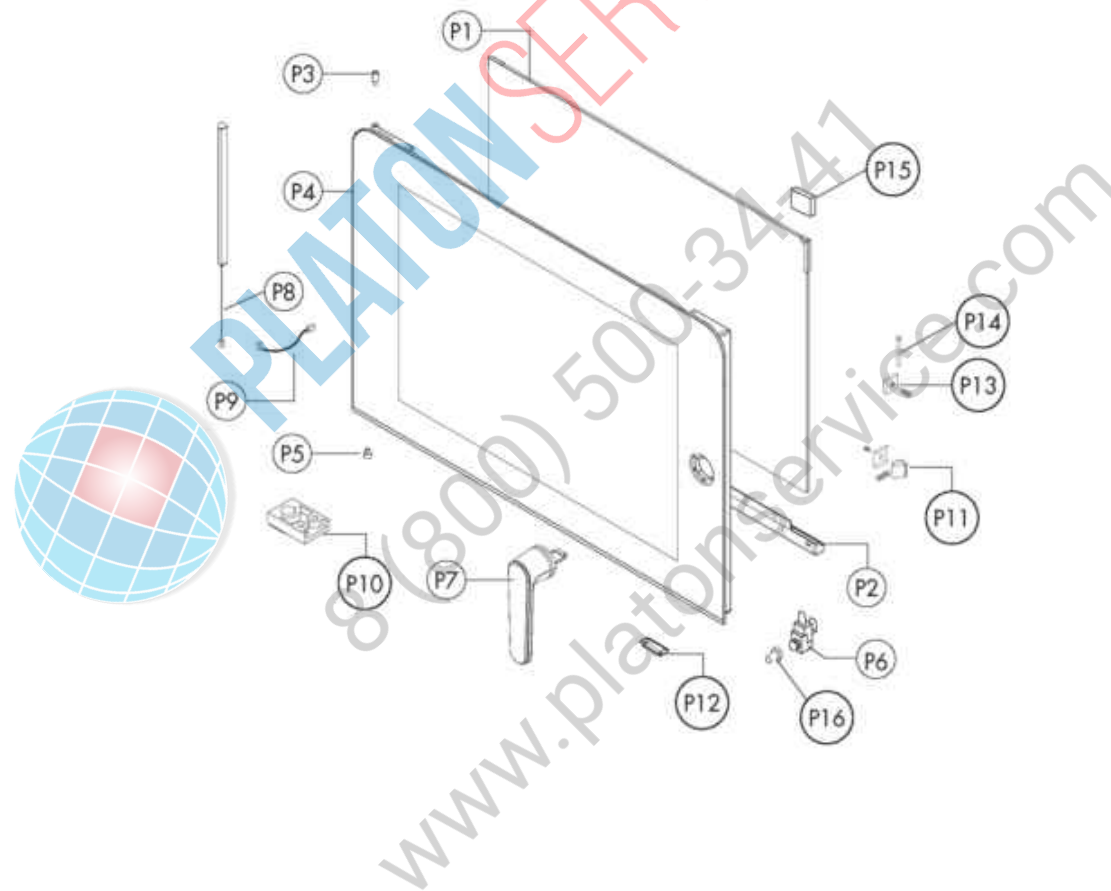

ATTENZIONE: PER TENSIONI SPECIALI, SPECIFICARE SEMPRE IL MODELLO DI FORNO ED IL NUMERO DI MATRICOLA
ATTENTION: FOR SPECIAL VOLTAGES, PLEASE ALWAYS SPECIFY THE OVEN MODEL AND THE SERIAL NUMBER

ATTENTION: POUR TENSIONS SPÉCIALES, MERCI DE SPÉCIFIER TOUJOURS LE MODÈLE DU FOUR ET LE NUMÉRO DE SÉRIE
ACHTUNG: BEI SONDERSPANNUNGEN, BITTE IMMER OFEN-MODELL UND SERIENNUMMER GEBEN

ed.1215