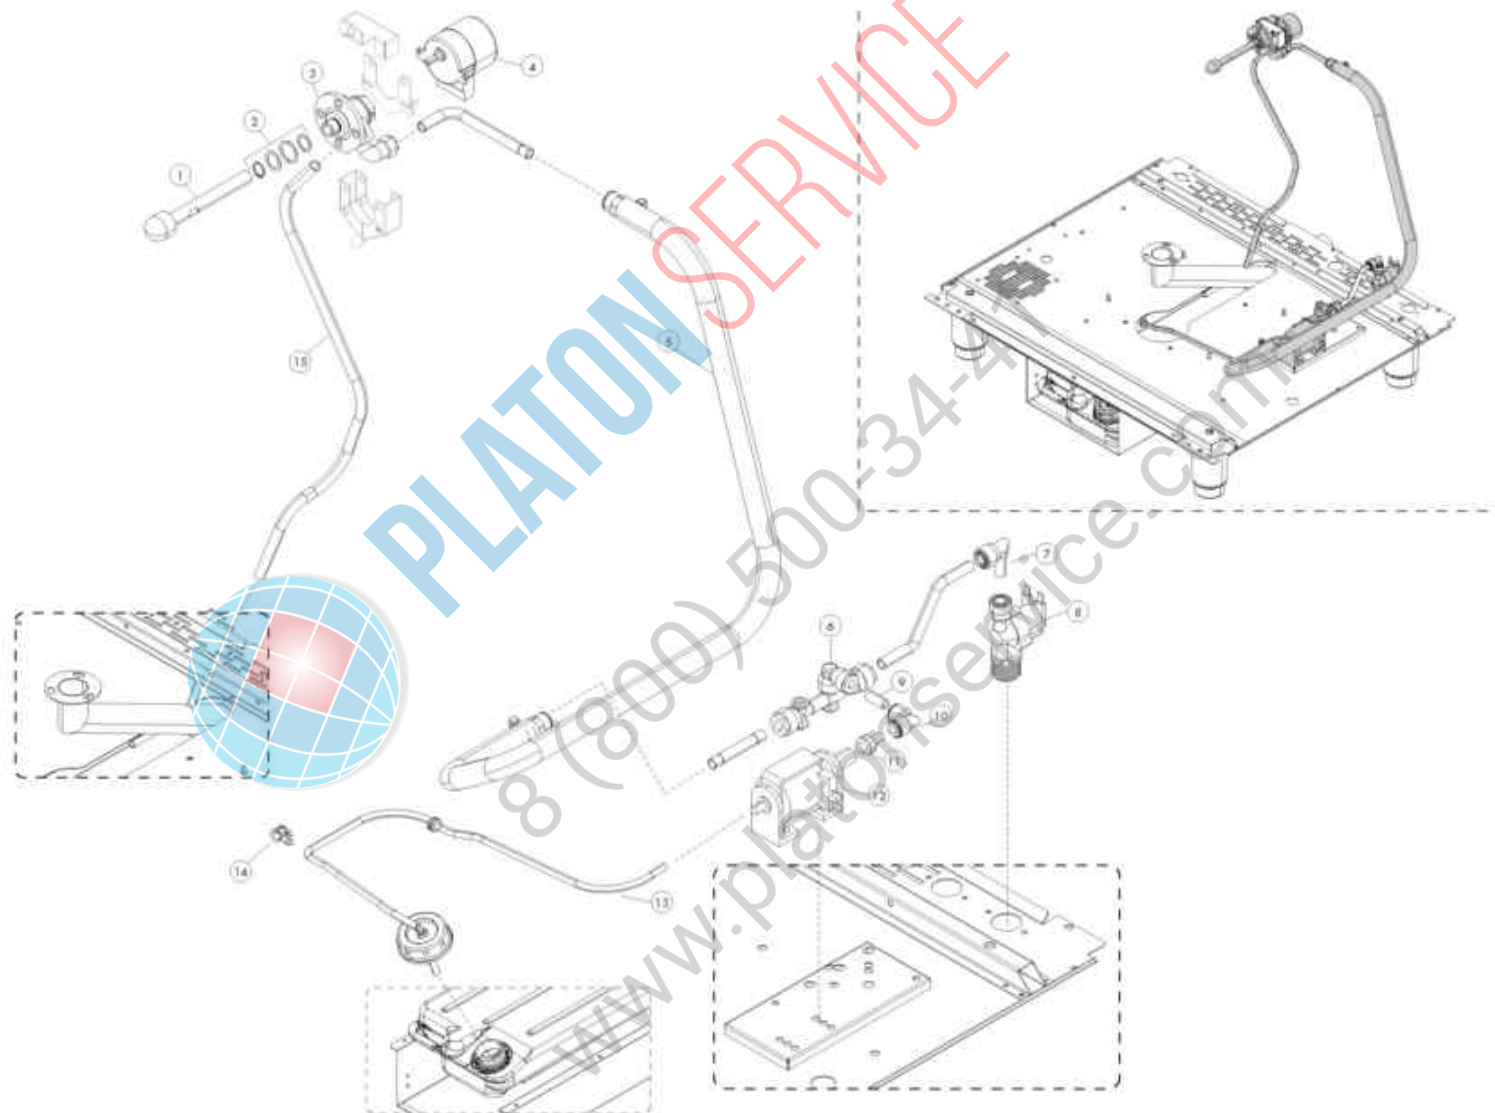

ATTENZIONE: PER TENSIONI SPECIALI, SPECIFICARE SEMPRE IL MODELLO DI FORNO ED IL NUMERO DI MATRICOLA
ATTENTION: FOR SPECIAL VOLTAGES, PLEASE ALWAYS SPECIFY THE OVEN MODEL AND THE SERIAL NUMBER

ATTENTION: POUR TENSIONS SPÉCIALES, MERCI DE SPÉCIFIER TOUJOURS LE MODÈLE DU FOUR ET LE NUMÉRO DE SÉRIE
ACHTUNG: BEI SONDERSPANNUNGEN, BITTE IMMER OFEN-MODELL UND SERIENNUMMER GEBEN

ed.1215

TAV. D

ICET071